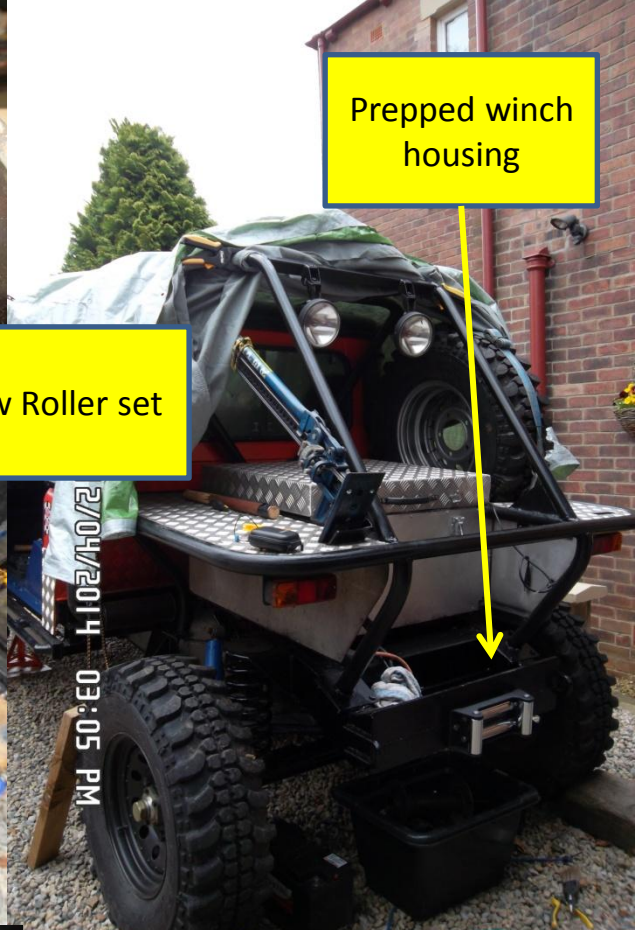

Old Britpart
DB9500i
winch internals
- All Dead!!

07/04/2014 06:10 PM

07/04/2014 06:11 PM

Prepped winch
housing

New Roller set

27/04/2014 03:05 PM

My own Hardwire
controls to cabin

Winch Radio
Receiver now
disabled