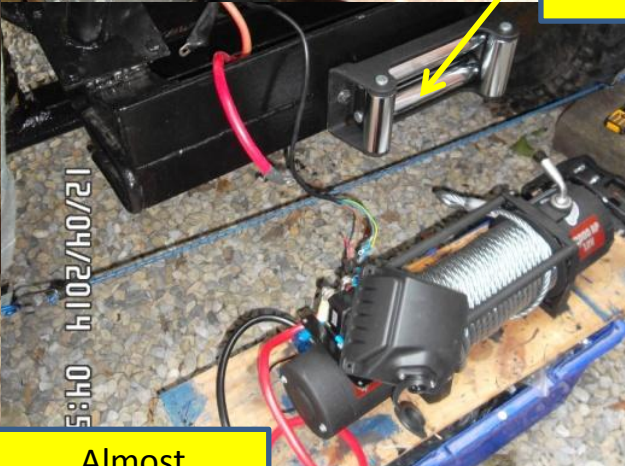

Old Britpart
DB9500i
winch internals
- All Dead!!

07/04/2014 06:10 PM

07/04/2014 06:11 PM

Prepped winch
housing

New Roller set

27/04/2014 03:05 PM

My own Hardwire
controls to cabin

Winch Radio
Receiver now
disabled

12/04/2014 09:58 PM

12/04/2014 04:55

Almost
Finished - Wire
Tidy Required

12/04/2014 08:00 PM

New Optimas
from Marc7

12/04/2014