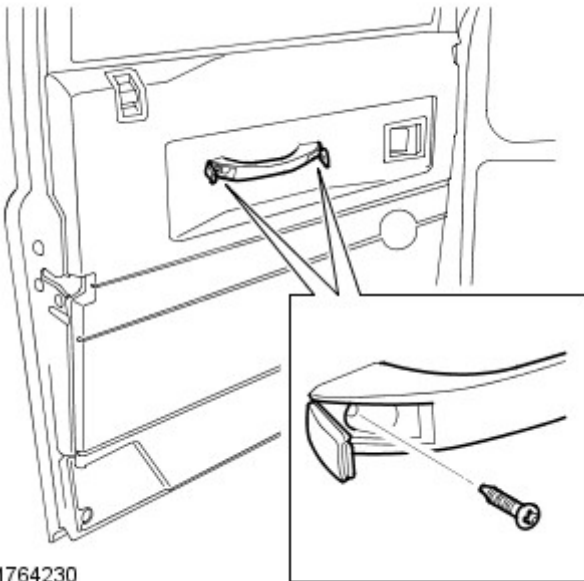

Interior Trim and Ornamentation - Front Door Trim Panel

Removal and Installation

Removal

1. Remove 2 screws securing door pull and remove door pull.

M764230

2. Remove screw securing door release escutcheon and remove escutcheon.

M764231

3. Remove sill button guide.

M764232

4. Remove 2 studs securing trim casing.