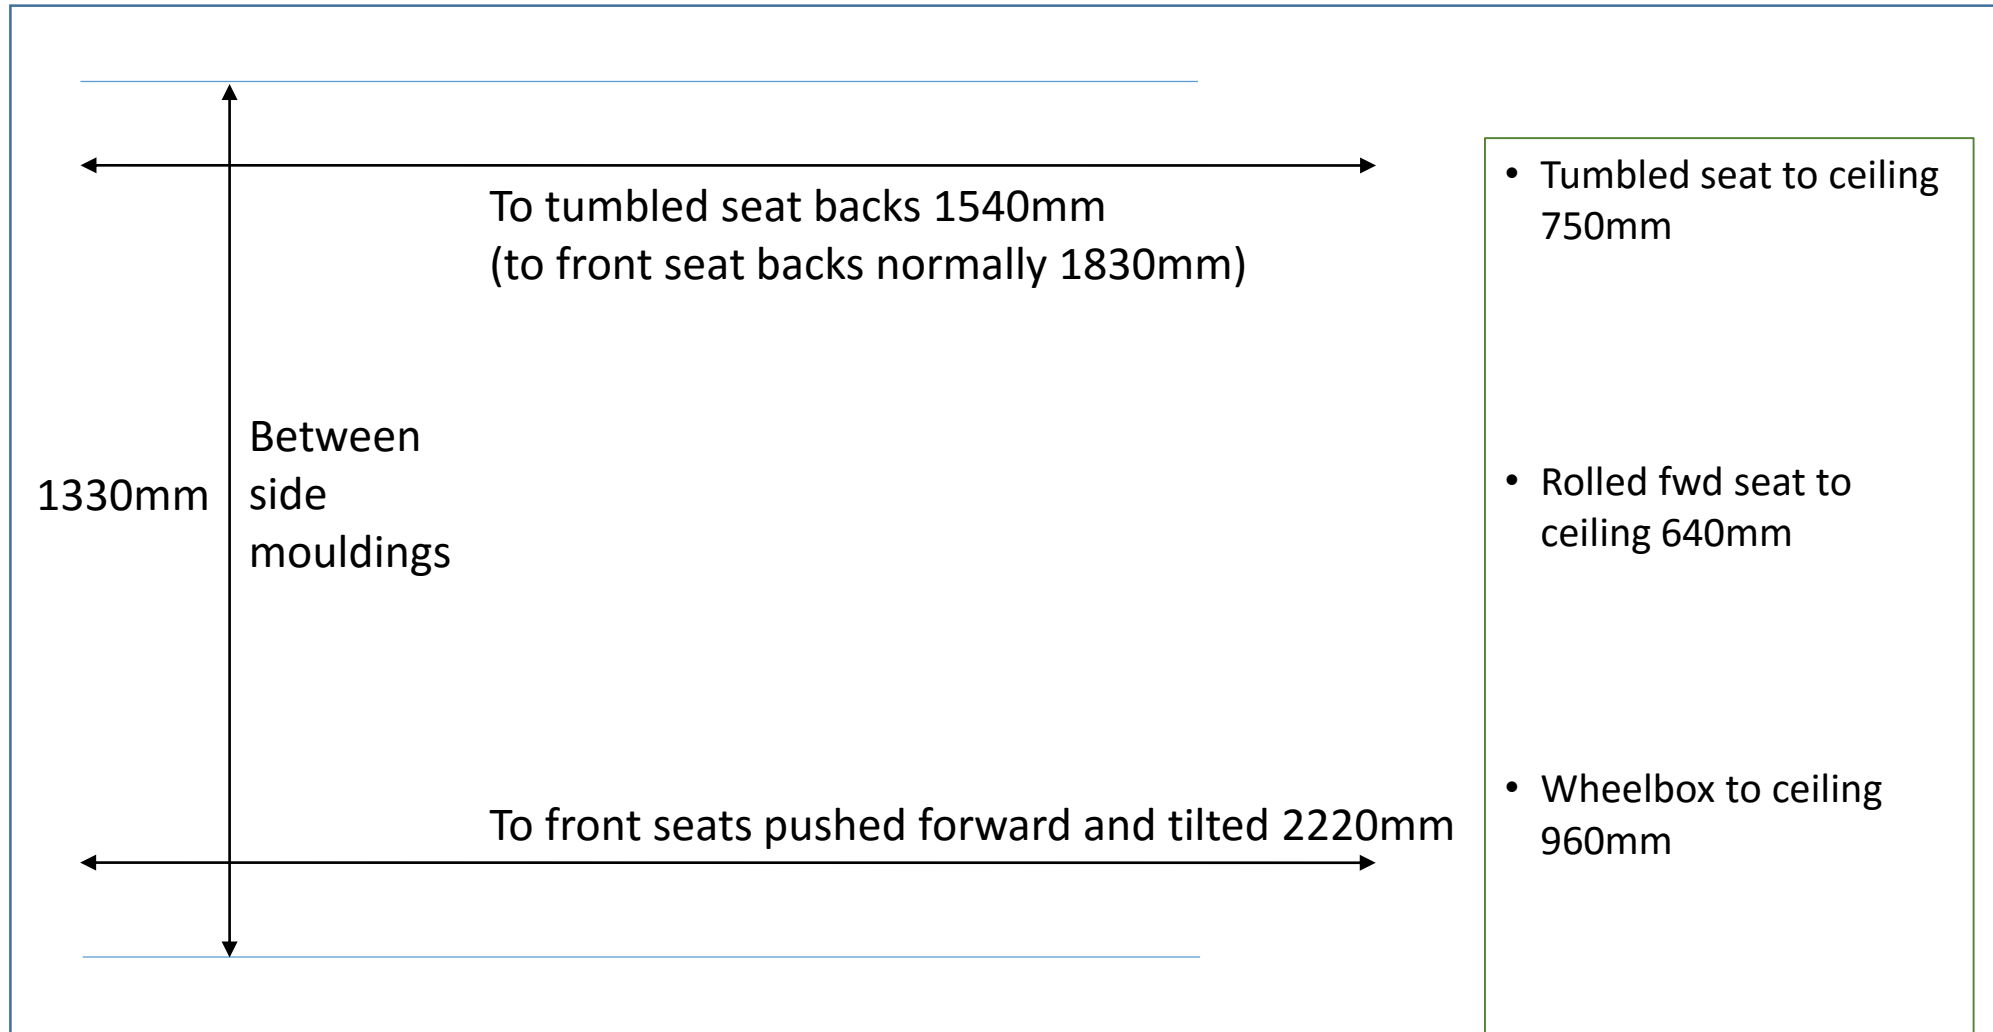

Very rough measurements Defender 110 USW

Tumbled forward rear seats to ceiling

Approx max length from back to front seat
slid forwards and tilted

Tumbled rear seats from rear door

Rear door to nearest edge of
tumbled rear seats

Ceiling to tumbled rear seats

Wheelbox to ceiling

Rear side interior trim level
width